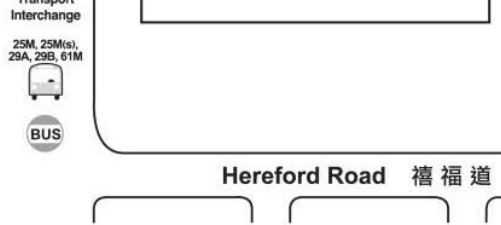

善衡校園
HO SIN HANG CAMPUS
(HSHC)

逸夫校園
SHAW CAMPUS
(SC)

Designated Assembly Areas

- 1 Open Plaza in front of ACH
- 2 L6 Podium of OEN
- 3 Kam Shing Road Recreation Ground
- 4 Open Area near LMC Car Park A next to JSC
- 5 BURC Entrance Plaza
- 6 Open Area beside SCE
- 7 Open Plaza beside SCM
- 8 Jockey Club Courtyard
- 9 Sculpture Garden besides CVA

浸會大學道校園
BAPTIST UNIVERSITY
ROAD CAMPUS
(BURC)

李兆基傳理視藝樓 / 停車場
Lee Shau Kee Communication and Visual Arts Building (CVA) / Car Park